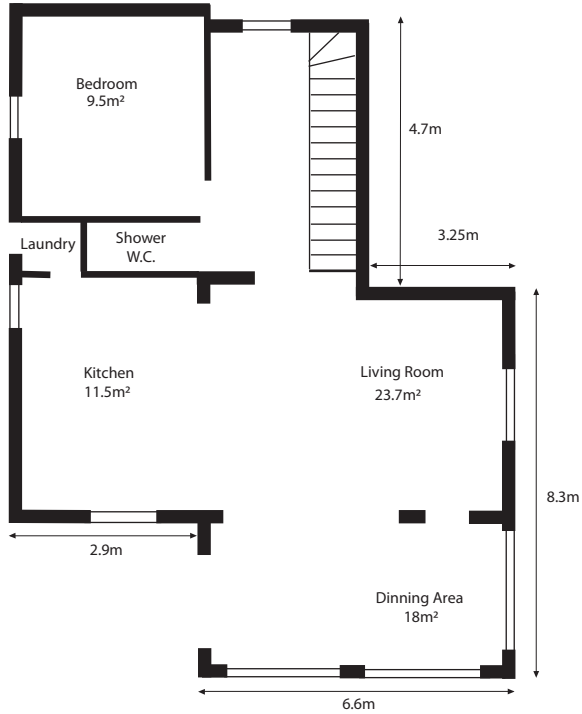

Finca Jasmine 2008

Ground Floor
94.5m²

1st Floor

Upper & Lower Underbuilds