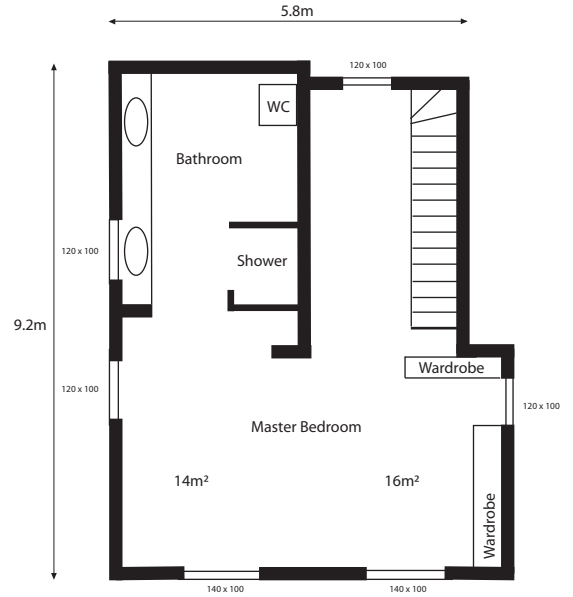

Finca Jasmine 2008

Ground Floor
94.5m²

1st Floor

Upper & Lower Underbuilds